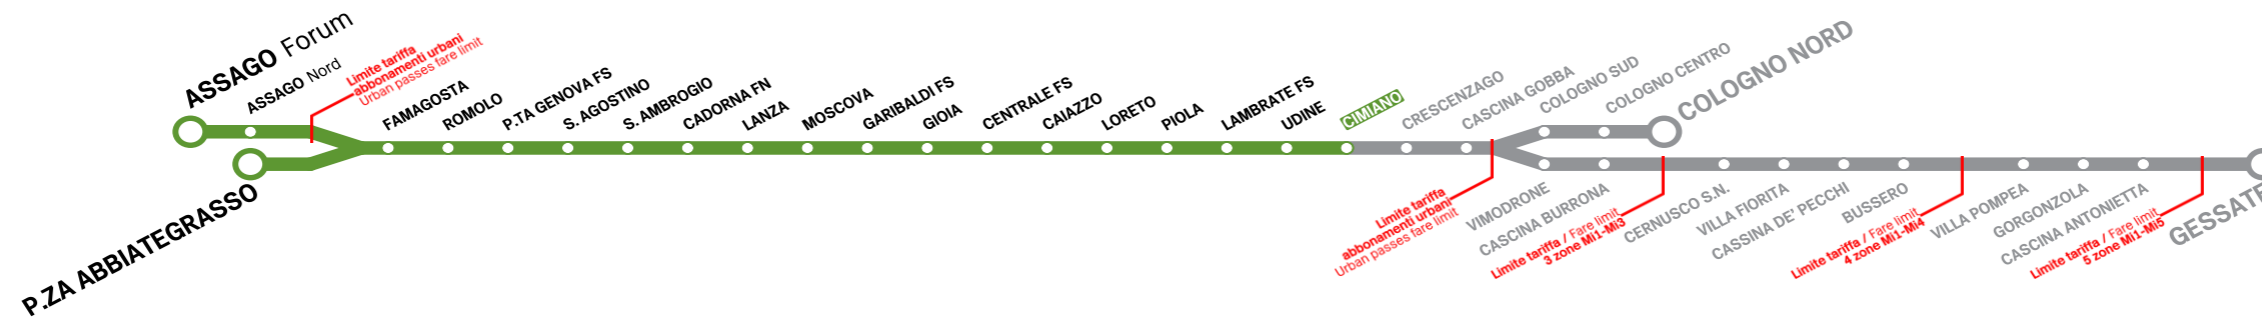

Treni per P.ZA ABBIATEGRASSO/ASSAGO Forum Trains to

Orario in vigore il valid 1/05/2025

FESTIVO Sunday/Holiday il 1 Maggio 2025

7:00	7 17 27 36 45 53
8:00	1 8 16 23 31 38 46 53
9:00	1 8 16 23 31 38 46 53
10:00	1 8 16 23 31 38 46 53
11:00	1 8 16 23 31 38 46 53
12:00	1 8 16 23 31 38 46 53
13:00	1 8 16 23 31 38 46 53
14:00	1 8 16 23 31 38 46 53
15:00	1 8 16 23 31 38 46 53
16:00	1 8 16 23 31 38 46 53
17:00	1 8 16 23 31 38 46 53
18:00	1 8 16 23 31 38 46 53
19:00	1 8 16 23 33